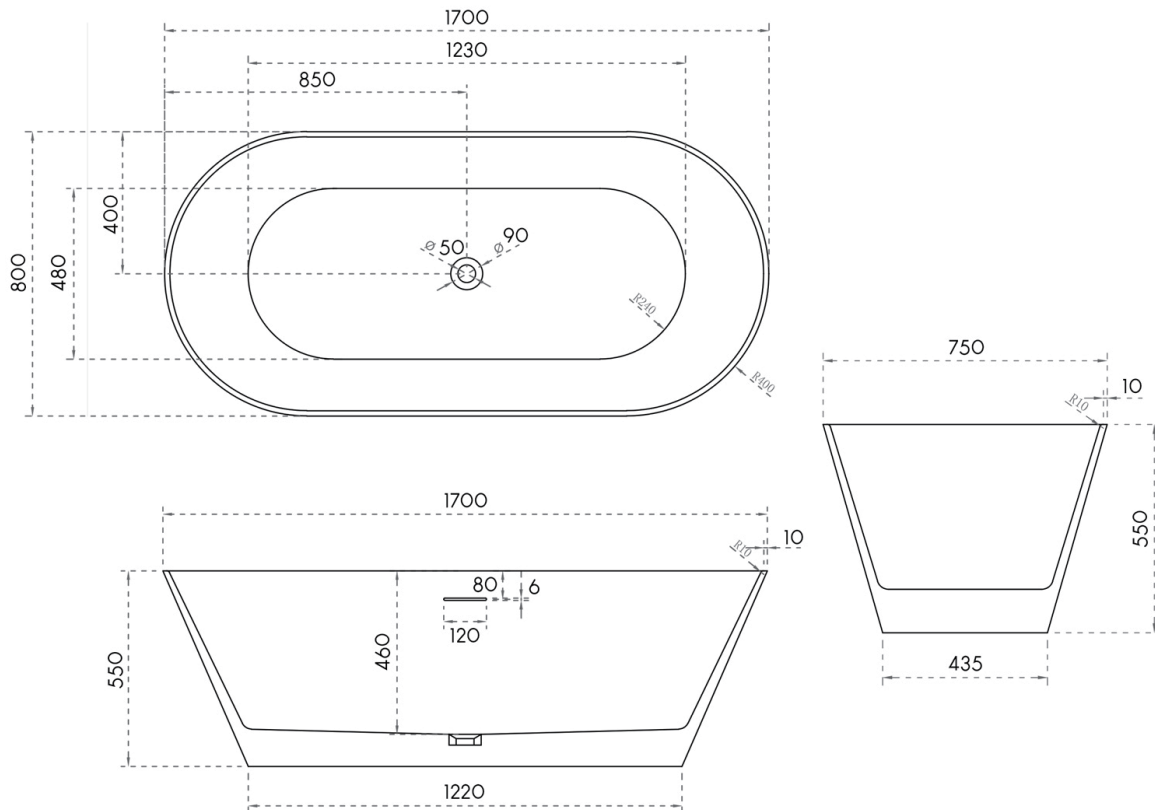

SPECIFICATION SHEET

ARUVO™ MODA 1700 Freestanding Bath
SKU: BTH-AR-212 MODA 1700

Material	Sanitary Grade Acrylic
Installation	Freestanding
Width	1700mm
Depth	800mm
Height	550mm
Adjustable Feet	Yes
Waste Size	40mm
Overflow	Yes
Colour	White
Finish Options	Gloss/Matte
Size Options	W 1500 or 1700mm

Acrylic Bath with Fiberglass Resin Backing

Double Wall Construction for Extra Insulation

Metal Support Frame

5 Year Warranty