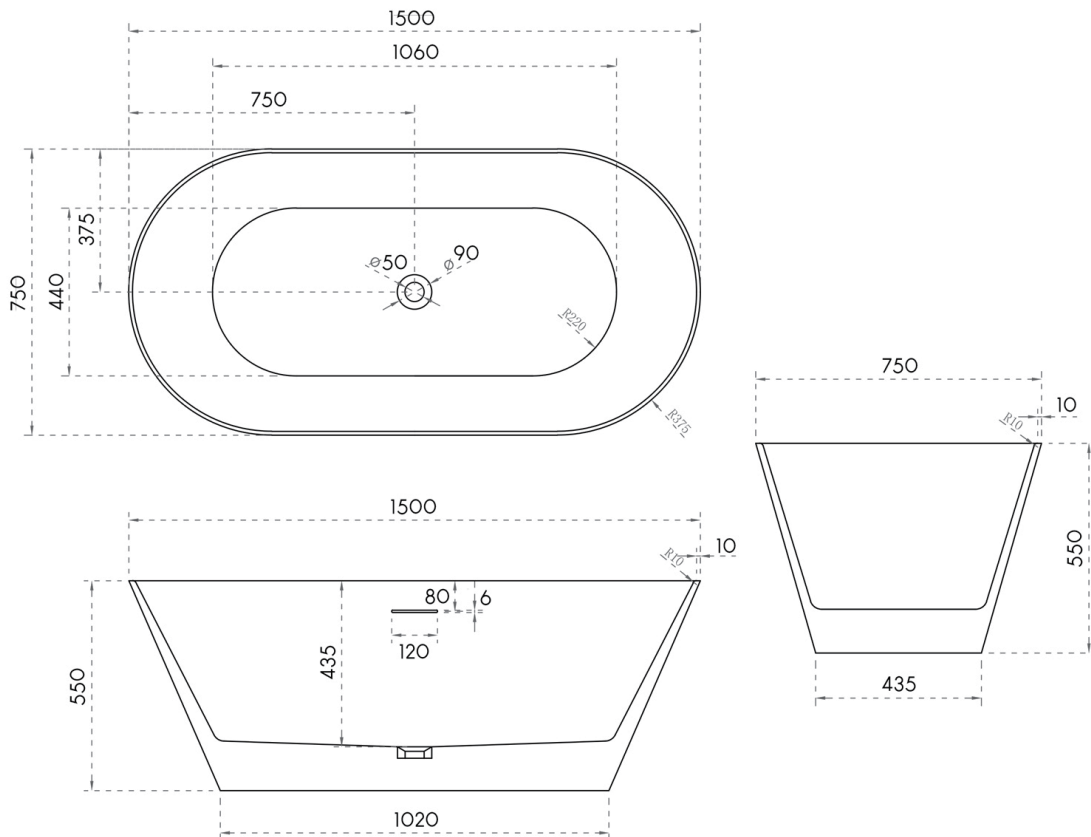

SPECIFICATION SHEET

ARUVO™ MODA 1500 Freestanding Bath
SKU: BTH-AR-212 MODA 1500

Material	Sanitary Grade Acrylic
Installation	Freestanding
Width	1500mm
Depth	750mm
Height	550mm
Adjustable Feet	Yes
Waste Size	40mm
Overflow	Yes
Colour	White
Finish Options	Gloss/Matte
Size Options	W 1500 or 1700mm

Acrylic Bath with Fiberglass Resin Backing

Double Wall Construction for Extra Insulation

Metal Support Frame

5 Year Warranty