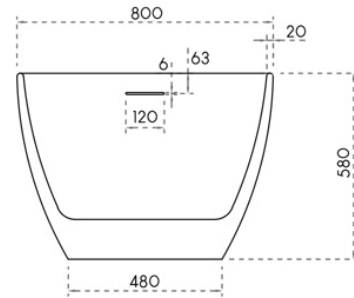

SPECIFICATION SHEET

ARUVO™ ATELIER 1600 Freestanding Bath
SKU: BTH-AR-1005MW ATELIER 1600

Material	Sanitary Grade Acrylic
Installation	Freestanding
Width	1600mm
Depth	800mm
Height	580mm
Waste Size	40mm
Overflow	Yes
Colour	White
Finish	Matte