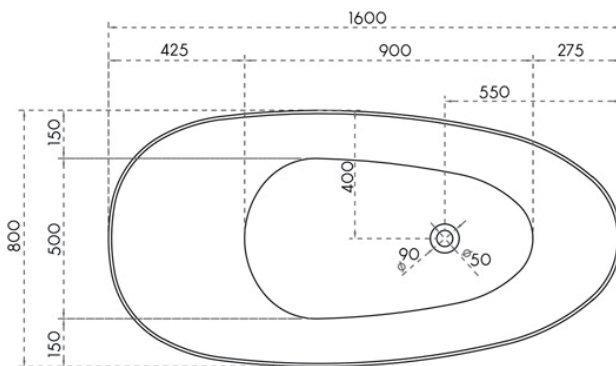

SPECIFICATION SHEET

ARUVO™ ATELIER 1600 Freestanding Bath
SKU: BTH-AR-1005MW ATELIER 1600

Material	Sanitary Grade Acrylic
Installation	Freestanding
Width	1600mm
Depth	800mm
Height	580mm
Waste Size	40mm
Overflow	Yes
Colour	White
Finish	Matte