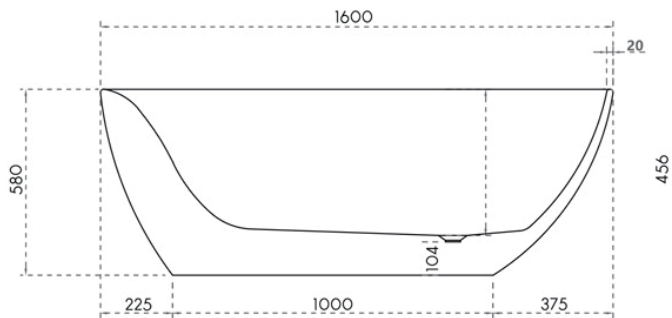

SPECIFICATION SHEET

ARUVO™ ATELIER 1600 Freestanding Bath
SKU: BTH-AR-1005MW ATELIER 1600

Material	Sanitary Grade Acrylic
Installation	Freestanding
Width	1600mm
Depth	800mm
Height	580mm
Waste Size	40mm
Overflow	Yes
Colour	White
Finish	Matte

Acrylic Bath with Fiberglass Resin Backing

Double Wall Construction for Extra Insulation

Metal Support Frame

5 Year Warranty