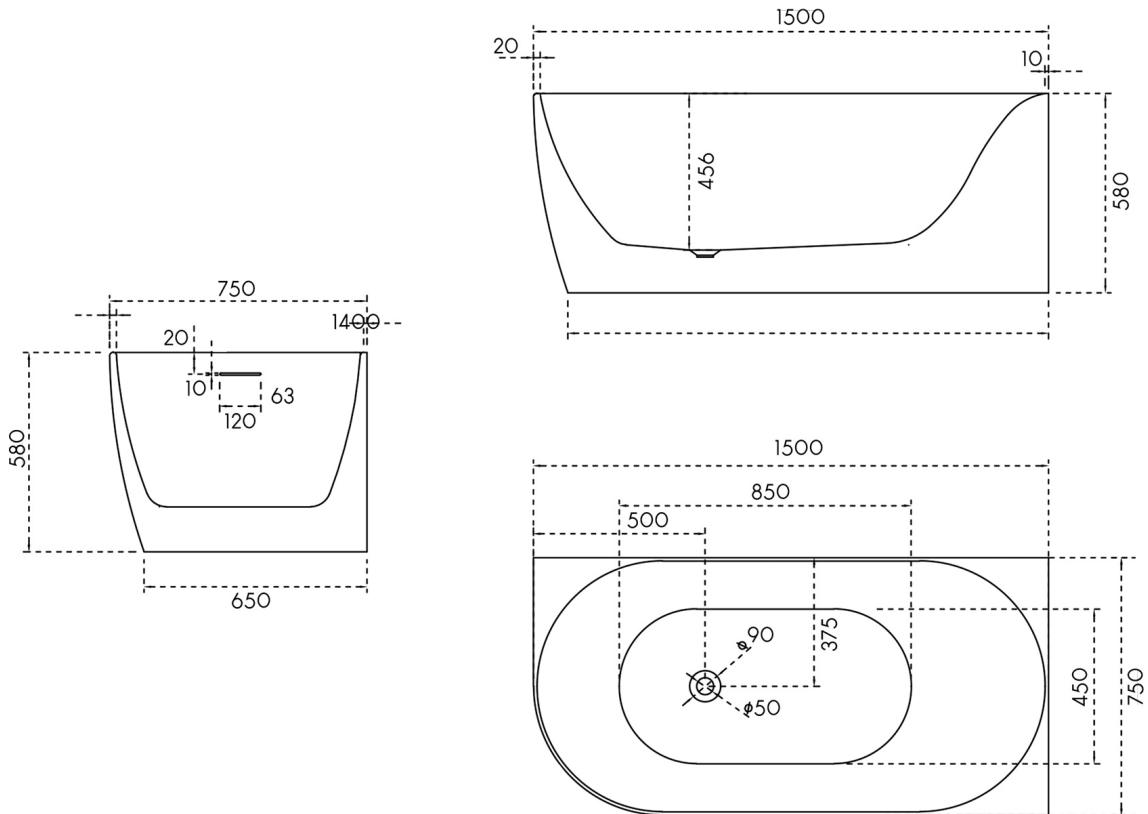

**SPECIFICATION SHEET**

**ARUVO™ ORO 1500 Back to Corner Freestanding Bath**  
SKU: BTH-AR-1003R ORO 1500

Material	Sanitary Grade Acrylic
Installation	Freestanding
Width	1500mm
Depth	750mm
Height	580mm
Adjustable Feet	Yes
Waste Size	40mm
Overflow	Yes
Colour	White
Finish Options	Gloss/Matte
Configuration Options	Left/Right Cornered

Acrylic Bath with Fiberglass Resin Backing

Double Wall Construction for Extra Insulation

Metal Support Frame

5 Year Warranty