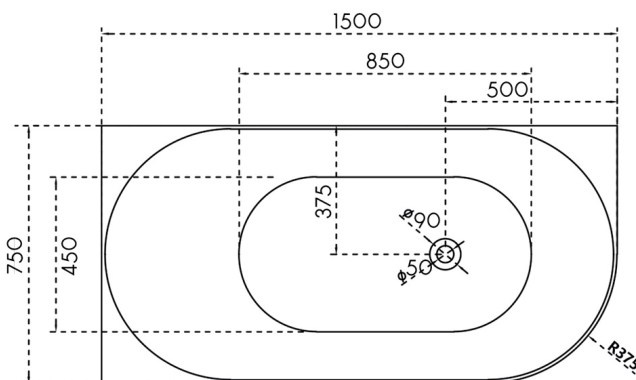

SPECIFICATION SHEET

ARUVO™ ORO 1500 Back to Corner Freestanding Bath
SKU: BTH-AR-1003L ORO 1500

Material	Sanitary Grade Acrylic
Installation	Freestanding
Width	1500mm
Depth	750mm
Height	580mm
Adjustable Feet	Yes
Waste Size	40mm
Overflow	Yes
Colour	White
Finish Options	Gloss/Matte
Configuration Options	Left/Right Cornered

Acrylic Bath with Fiberglass Resin Backing

Double Wall Construction for Extra Insulation

Metal Support Frame

5 Year Warranty

www.toptilebathrooms.co.nz

Dimensions are approximate.
Refer to www.toptilebathrooms.co.nz/warranty for full warranty details.