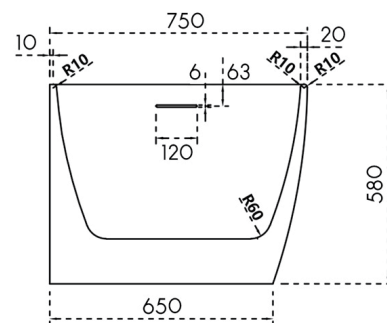

SPECIFICATION SHEET

ARUVO™ ORO 1500 Back to Corner Freestanding Bath
SKU: BTH-AR-1003L ORO 1500

Material	Sanitary Grade Acrylic
Installation	Freestanding
Width	1500mm
Depth	750mm
Height	580mm
Adjustable Feet	Yes
Waste Size	40mm
Overflow	Yes
Colour	White
Finish Options	Gloss/Matte
Configuration Options	Left/Right Cornered

Acrylic Bath with Fiberglass Resin Backing

Double Wall Construction for Extra Insulation

Metal Support Frame

5 Year Warranty

www.toptilebathrooms.co.nz

Dimensions are approximate.
Refer to www.toptilebathrooms.co.nz/warranty for full warranty details.