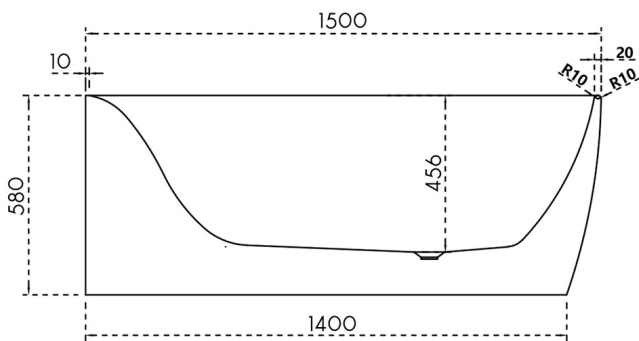

SPECIFICATION SHEET

ARUVO™ ORO 1500 Back to Corner Freestanding Bath
SKU: BTH-AR-1003L ORO 1500

Material	Sanitary Grade Acrylic
Installation	Freestanding
Width	1500mm
Depth	750mm
Height	580mm
Adjustable Feet	Yes
Waste Size	40mm
Overflow	Yes
Colour	White
Finish Options	Gloss/Matte
Configuration Options	Left/Right Cornered

Acrylic Bath with Fiberglass Resin Backing

Double Wall Construction for Extra Insulation

Metal Support Frame

5 Year Warranty

www.toptilebathrooms.co.nz

Dimensions are approximate.
Refer to www.toptilebathrooms.co.nz/warranty for full warranty details.