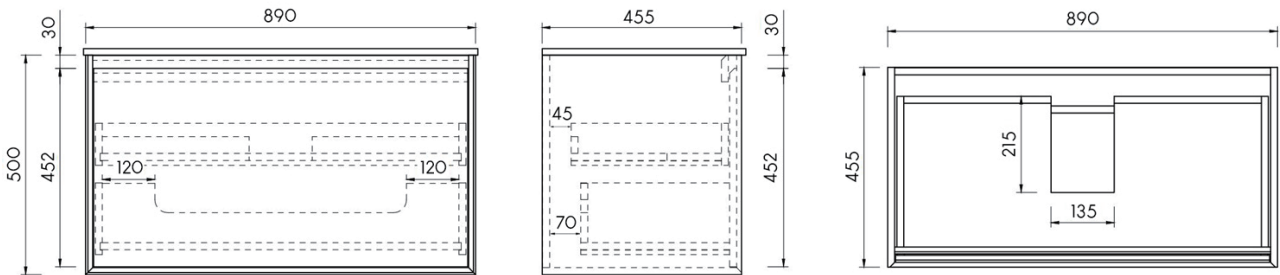

**ARUVO™ NEST COLLECTION PLYWOOD VANITY 900**

SKU: WH-VLN900

- Configuration** 1 Large Drawer & 1 Concealed Cosmetic Drawer
- Installation** Wall Hung
- Width** 890mm
- Depth** 455mm
- Height** 500mm
- Colour Options** Sand Oak **NA**  
Haze Oak **HA**  
Ice Grey **IG**
- Basin Included** Matta Composite Stone Drop-in Basin **SSDB (Pre-drilled Taphole)**