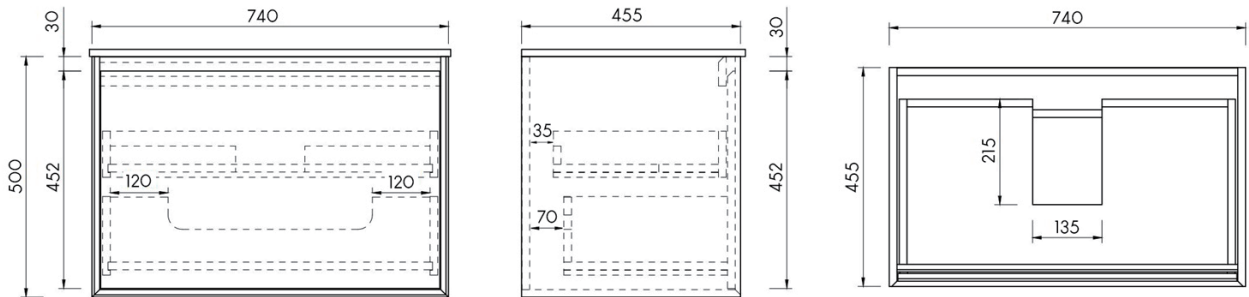

ARUVO™ NEST COLLECTION PLYWOOD VANITY 750

SKU: WH-VLN750

- Configuration** 1 Large Drawer & 1 Concealed Cosmetic Drawer
- Installation** Wall Hung
- Width** 740mm
- Depth** 455mm
- Height** 500mm
- Colour Options** Sand Oak **NA**
Haze Oak **HA**
Ice Grey **IG**
- Basin Included** Matta Composite Stone Drop-in Basin **SSDB (Pre-drilled Taphole)**