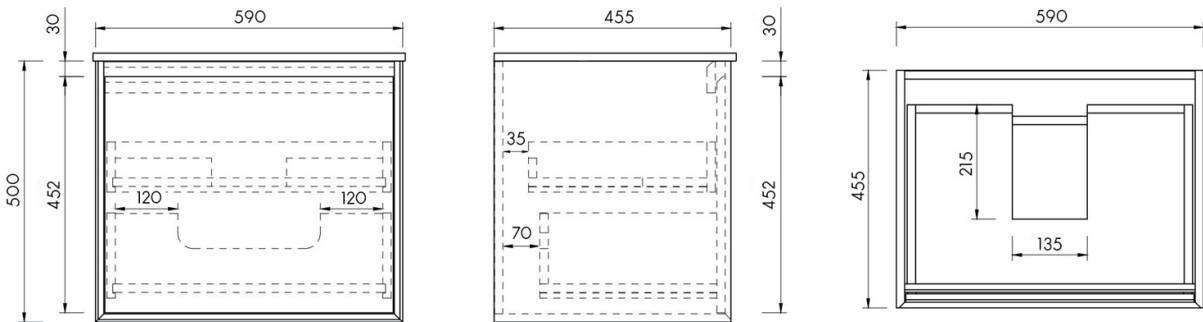

Soft Close Drawers

Plywood with Melamine

High Moisture Resistant Ply

5 Year Warranty for Cabinetry

5 Year Warranty for Basin