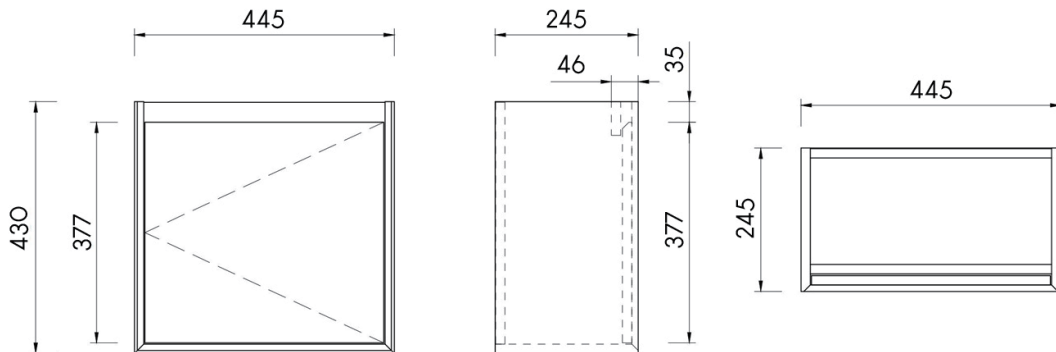

ARUVO™ NEST COLLECTION PLYWOOD VANITY 450

SKU: WH-VLN450

Configuration	1 Door
Installation	Wall Hung
Width	445mm
Depth	245mm
Cabinet Height	430mm
Colour Options	Sand Oak NA Haze Oak HA Ice Grey IG
Basin Included	Matta Composite Stone Drop-in Basin SSDB