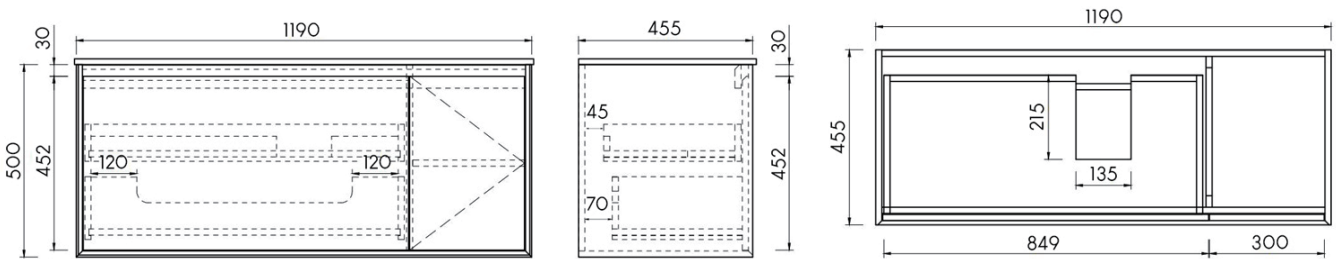

ARUVO™ NEST COLLECTION PLYWOOD VANITY 1200

SKU: WH-VLN1200

- Configuration** 1 Large Drawer, 1 Concealed Cosmetic Drawer & Side Door
- Installation** Wall Hung
- Width** 1190mm
- Depth** 455mm
- Height** 500mm
- Colour Options** Sand Oak **NA**
Haze Oak **HA**
Ice Grey **IG**
- Basin Included** Matta Composite Stone Drop-in Basin **SSDB (Pre-drilled Taphole)**