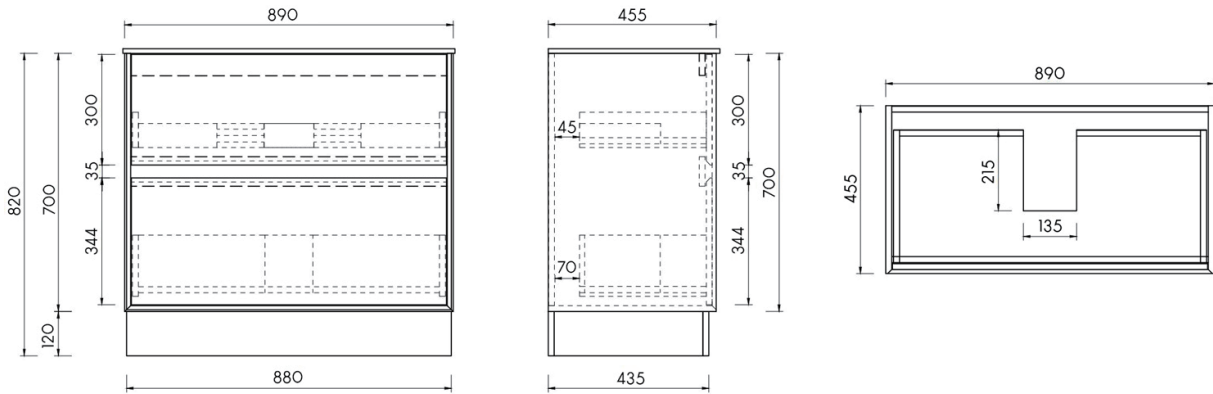

**NA HA IG**

**ARUVO™ FORMA COLLECTION PLYWOOD VANITY 900**

SKU: FL-VFN900

- Configuration** Two Soft Closing Drawer (Top one with built-in Cosmetic Organiser)
- Installation** Floor-standing
- Width** 890mm
- Depth** 455mm
- Height** 820mm
- Colour Options** Sand Oak **NA**  
Haze Oak **HA**  
Ice Grey **IG**
- Basin Included** Matta Composite Stone Drop-in Basin **SSDB (Pre-drilled Taphole)**