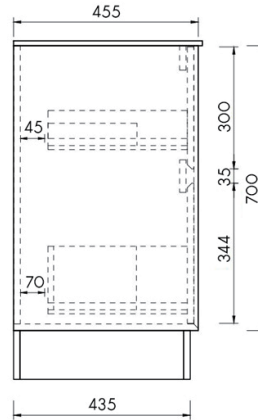

NA

HA

IG

ARUVO™ FORMA COLLECTION PLYWOOD VANITY 600

SKU: FL-VFN750

- Configuration** Two Soft Closing Drawer (Top one with built-in Cosmetic Organiser)
- Installation** Floor-standing
- Width** 740mm
- Depth** 455mm
- Height** 820mm
- Colour Options** Sand Oak **NA**
Haze Oak **HA**
Ice Grey **IG**
- Basin Included** Matta Composite Stone Drop-in Basin **SSDB (Pre-drilled Taphole)**