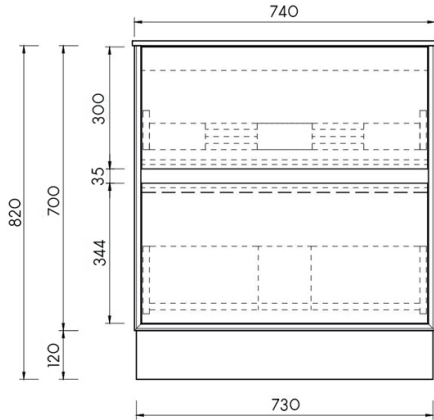

NA

HA

IG

ARUVO™ FORMA COLLECTION PLYWOOD VANITY 600

SKU: FL-VFN750

- Configuration** Two Soft Closing Drawer (Top one with built-in Cosmetic Organiser)
- Installation** Floor-standing
- Width** 740mm
- Depth** 455mm
- Height** 820mm
- Colour Options** Sand Oak **NA**
Haze Oak **HA**
Ice Grey **IG**
- Basin Included** Matta Composite Stone Drop-in Basin **SSDB (Pre-drilled Taphole)**