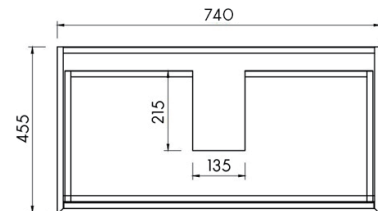

NA

HA

IG

ARUVO™ FORMA COLLECTION PLYWOOD VANITY 600

SKU: FL-VFN750

- Configuration** Two Soft Closing Drawer (Top one with built-in Cosmetic Organiser)
- Installation** Floor-standing
- Width** 740mm
- Depth** 455mm
- Height** 820mm
- Colour Options** Sand Oak **NA**
Haze Oak **HA**
Ice Grey **IG**
- Basin Included** Matta Composite Stone Drop-in Basin **SSDB (Pre-drilled Taphole)**