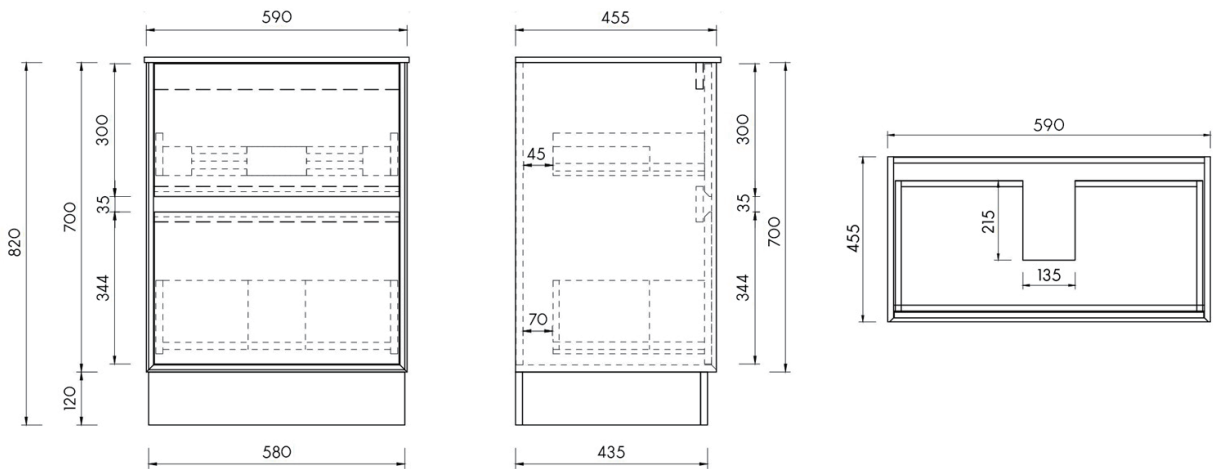

ARUVO™ FORMA COLLECTION PLYWOOD VANITY 600
SKU: FL-VFN600

- Configuration** Two Soft Closing Drawer (Top one with built-in Cosmetic Organiser)
- Installation** Floor-standing
- Width** 590mm
- Depth** 455mm
- Height** 820mm
- Colour Options** Sand Oak **NA**
Haze Oak **HA**
Ice Grey **IG**
- Basin Included** Matta Composite Stone Drop-in Basin **SSDB (Pre-drilled Taphole)**