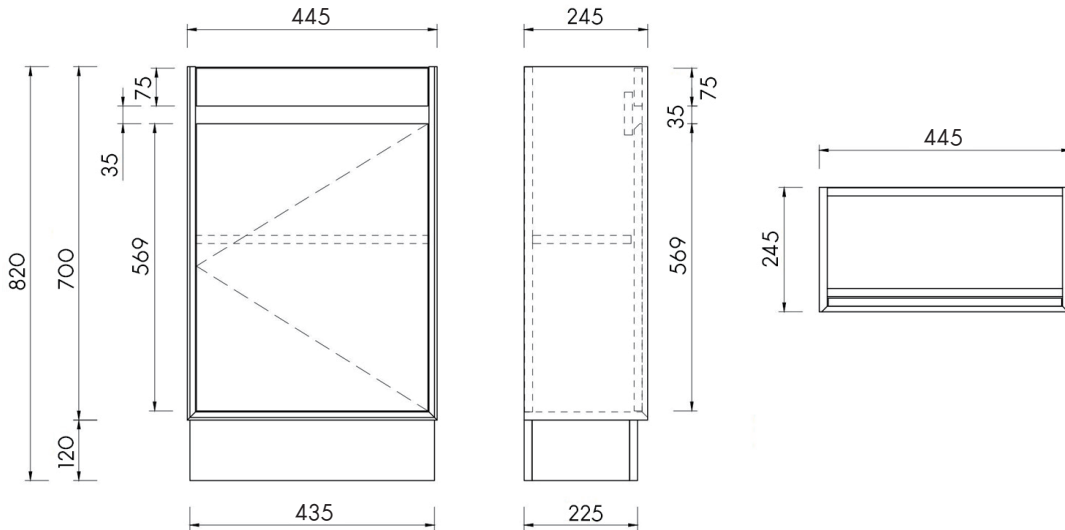

ARUVO™ FORMA COLLECTION PLYWOOD VANITY 450

SKU: FL-VFN450

Configuration	1 Door
Installation	Floor Standing
Width	445mm
Depth	245mm
Height	820mm
Colour Options	Sand Oak NA Haze Oak HA
Basin Included	Matta Composite Stone Drop-in Basin SSDB