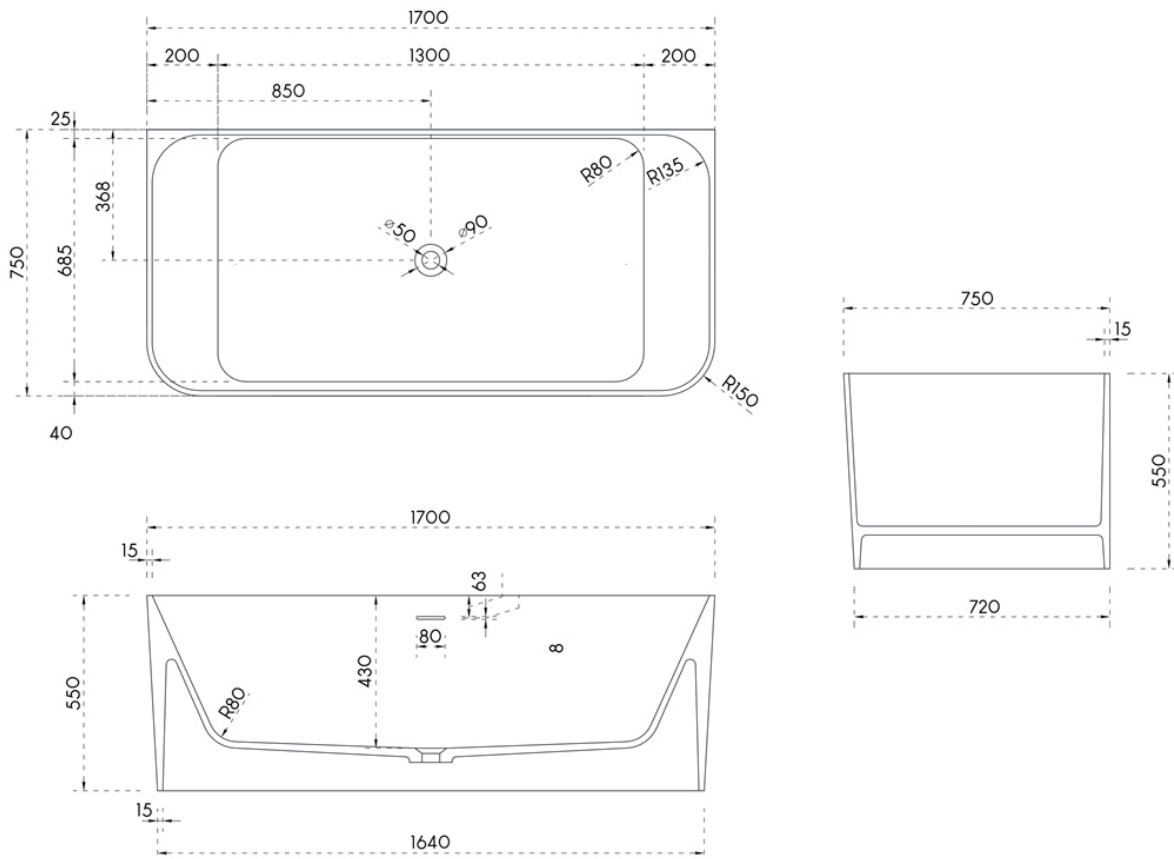

SPECIFICATION SHEET

ARUVO™ SILO 1700 Freestanding Bath

SKU: BTH-ARCS-8506 SILO 1700

Material	Composite Stone
Installation	Freestanding
Width	1700mm
Depth	750mm
Height	550mm
Weight	169KG
Waste Size	40mm
Overflow	Yes
Colour	White
Finish	Matte