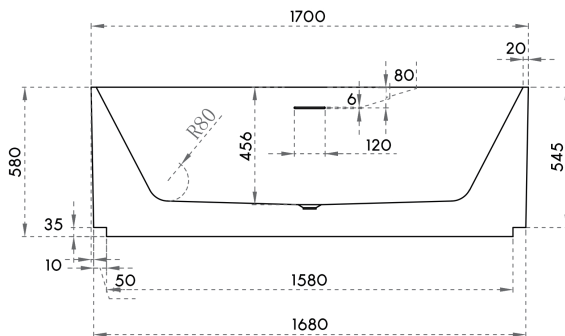

SPECIFICATION SHEET

ENKØ 1700 Fluted Freestanding Bath

SKU: BTH-ARCS-8111 ENKØ 1700

Material	Composite Stone
Installation	Freestanding
Width	1700mm
Depth	800mm
Height	550mm
Adjustable Feet	Yes
Waste Size	40mm
Overflow	Yes
Colour	White
Finish	Matte