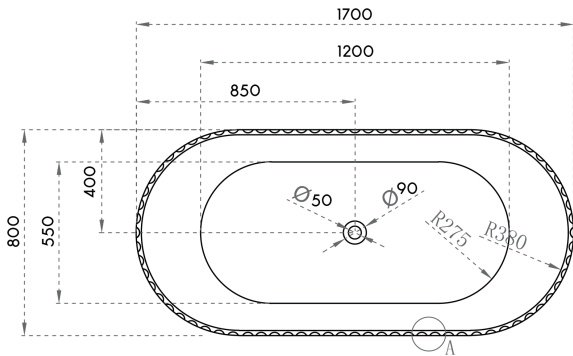

SPECIFICATION SHEET

ENKØ 1700 Fluted Freestanding Bath

SKU: BTH-ARCS-8111 ENKØ 1700

Material	Composite Stone
Installation	Freestanding
Width	1700mm
Depth	800mm
Height	550mm
Adjustable Feet	Yes
Waste Size	40mm
Overflow	Yes
Colour	White
Finish	Matte