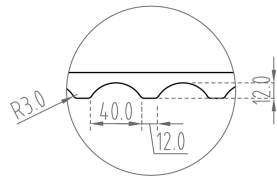

SPECIFICATION SHEET

ENKØ 1700 Fluted Freestanding Bath

SKU: BTH-ARCS-8111 ENKØ 1700

Material	Composite Stone
Installation	Freestanding
Width	1700mm
Depth	800mm
Height	550mm
Adjustable Feet	Yes
Waste Size	40mm
Overflow	Yes
Colour	White
Finish	Matte