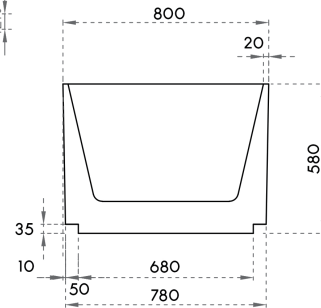

SPECIFICATION SHEET

ENKØ 1700 Fluted Freestanding Bath

SKU: BTH-ARCS-8111 ENKØ 1700

Material	Composite Stone
Installation	Freestanding
Width	1700mm
Depth	800mm
Height	550mm
Adjustable Feet	Yes
Waste Size	40mm
Overflow	Yes
Colour	White
Finish	Matte