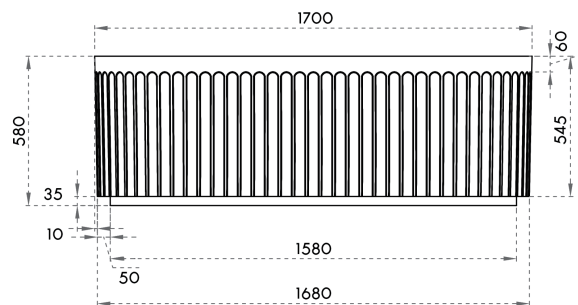

SPECIFICATION SHEET

ENKØ 1700 Fluted Freestanding Bath

SKU: BTH-ARCS-8111 ENKØ 1700

Material	Composite Stone
Installation	Freestanding
Width	1700mm
Depth	800mm
Height	550mm
Adjustable Feet	Yes
Waste Size	40mm
Overflow	Yes
Colour	White
Finish	Matte