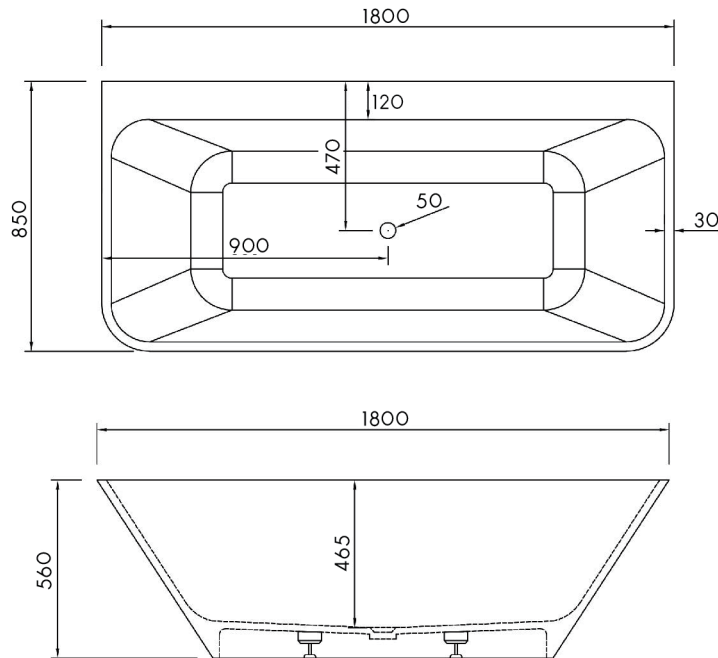

SPECIFICATION SHEET

MIRABELLA 1800 Freestanding Bath

SKU: BTH-ARCS-CS8836 MIRABELLA1800

Material	Composite Stone
Installation	Freestanding
Width	1800mm
Depth	850mm
Height	560mm
Adjustable Feet	Yes
Waste Size	40mm
Overflow	Yes
Colour	White
Finish	Matte