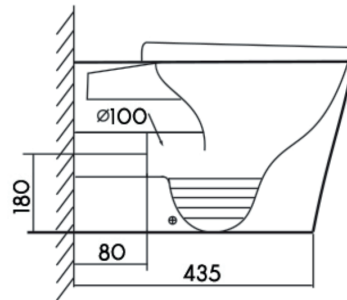

Rimfree Bowl
Eliminates areas for dirt and grime so cleaning is a breeze.

Spiral 360° Flush
Full 360° spiral rapid flush ensures whole bowl is flushed perfectly clean every time.

Hygienic to the Max
Nano glazed anti-bacterial technology prevents surface dirt accumulation and bacteria breeding.

Ultra Quiet Flush
Enjoy the powerful yet quiet flush especially nighttime trips to the bathroom.

Efficient Water Saving
Reduce the water consumption without compromising performance, making it a responsible and sustainable choice.

5 Year Warranty
5 year warranty on vitreous china pan & cistern. 1 year warranty on seat.