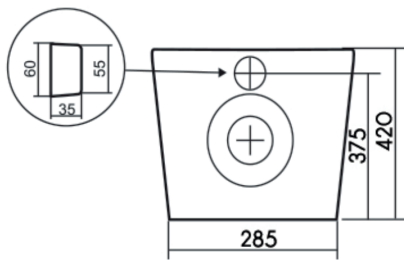

Rimfree Bowl
Eliminates areas for dirt and grime so cleaning is a breeze.

Spiral 360° Flush
Full 360° spiral rapid flush ensures whole bowl is flushed perfectly clean every time.

Hygienic to the Max
Nano glazed anti-bacterial technology prevents surface dirt accumulation and bacteria breeding.

Ultra Quiet Flush
Enjoy the powerful yet quiet flush especially nighttime trips to the bathroom.

Efficient Water Saving
Reduce the water consumption without compromising performance, making it a responsible and sustainable choice.

5 Year Warranty
5 year warranty on vitreous china pan & cistern. 1 year warranty on seat.