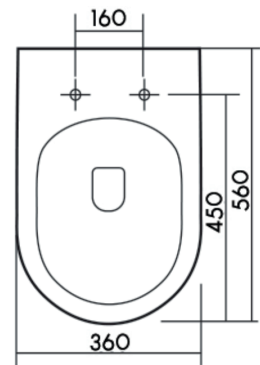

Rimfree Bowl
Eliminates areas for dirt and grime so cleaning is a breeze.

Spiral 360° Flush
Full 360° spiral rapid flush ensures whole bowl is flushed perfectly clean every time.

Hygienic to the Max
Nano glazed anti-bacterial technology prevents surface dirt accumulation and bacteria breeding.

Ultra Quiet Flush
Enjoy the powerful yet quiet flush especially nighttime trips to the bathroom.

Efficient Water Saving
Reduce the water consumption without compromising performance, making it a responsible and sustainable choice.

5 Year Warranty
5 year warranty on vitreous china pan & cistern. 1 year warranty on seat.