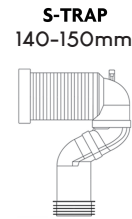

ARUVO™ VortekCLEAN Rimfree Aeron X1 In-wall Toilet

SKU: Inwall Toilet Pan Only-X1 Aeron

Colour Options	Matte White / Matte Black
Material	Ceramic
Installation	In Wall
WELS Rating	4 Star (4.5L/3L)
Width	360mm
Depth	560mm
Height	420mm
Toilet Seat	Soft Close & Quick Release
Connection Options	S or P Trap

This S-Trap is included in box

This S-Trap needs to be purchased extra

Rimfree Bowl
Eliminates areas for dirt and grime so cleaning is a breeze.

Spiral 360° Flush
Full 360° spiral rapid flush ensures whole bowl is flushed perfectly clean every time.