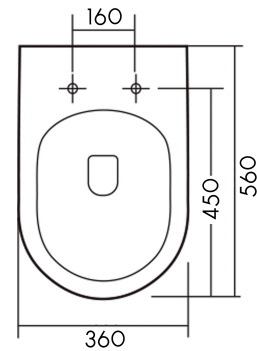

HYGIENIC RIMFREE

ARUVO™ VortekCLEAN Rimfree Flo T2 In-wall Toilet

SKU: Inwall Toilet-T2 Flo Gloss White 3381G

Colour Options	Gloss White / Matte White / Matte Black
Material	Ceramic
Installation	In Wall
WELS Rating	4 Star (4.5L/3L)
Width	360mm
Depth	560mm
Height	420mm
Toilet Seat	Soft Close & Quick Release
Connection Options	S or P Trap

S-TRAP
55-70mm

This S-Trap is included in box

S-TRAP
140-150mm

This S-Trap needs to be purchased extra

Rimfree Bowl
Eliminates areas for dirt and grime so cleaning is a breeze.

Tornado 360° Flush
Full 360° spiral rapid flush ensures whole bowl is flushed perfectly clean every time.