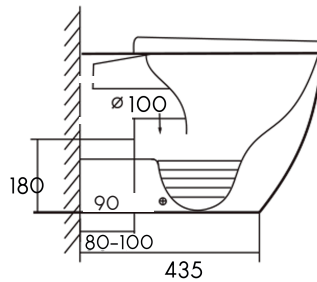

HYGIENIC RIMFREE

ARUVO™ VortekCLEAN Rimfree Flo T2 In-wall Toilet

SKU: Inwall Toilet-T2 Flo Gloss White 3381G

Colour Options	Gloss White / Matte White / Matte Black
Material	Ceramic
Installation	In Wall
WELS Rating	4 Star (4.5L/3L)
Width	360mm
Depth	560mm
Height	420mm
Toilet Seat	Soft Close & Quick Release
Connection Options	S or P Trap

S-TRAP
55-70mm

This S-Trap is included in box

S-TRAP
140-150mm

This S-Trap needs to be purchased extra

Rimfree Bowl
Eliminates areas for dirt and grime so cleaning is a breeze.

Tornado 360° Flush
Full 360° spiral rapid flush ensures whole bowl is flushed perfectly clean every time.