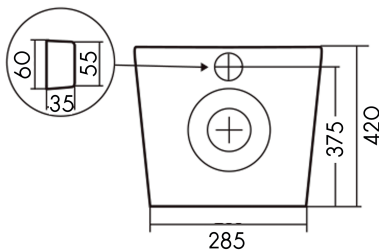

HYGIENIC RIMFREE

ARUVO™ VortekCLEAN Rimfree Flo T2 In-wall Toilet

SKU: Inwall Toilet-T2 Flo Gloss White 3381G

Colour Options	Gloss White / Matte White / Matte Black
Material	Ceramic
Installation	In Wall
WELS Rating	4 Star (4.5L/3L)
Width	360mm
Depth	560mm
Height	420mm
Toilet Seat	Soft Close & Quick Release
Connection Options	S or P Trap

S-TRAP
55-70mm

This S-Trap is included in box

S-TRAP
140-150mm

This S-Trap needs to be purchased extra

Rimfree Bowl
Eliminates areas for dirt and grime so cleaning is a breeze.

Tornado 360° Flush
Full 360° spiral rapid flush ensures whole bowl is flushed perfectly clean every time.