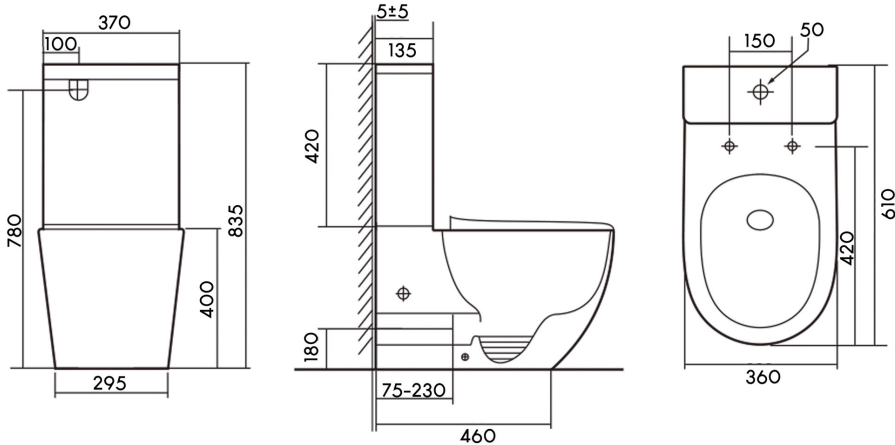

HYGIENIC RIMFREE

ARUVO™ VortekCLEAN Rimfree Flo T2 Toilet Suite
SKU: TO-T2 VORTEKCLEAN FLO

Colour	White
Finish Options	Gloss
Material	Ceramic
Installation	Back To Wall
WELS Rating	4 Star (4.5L/3L)
Width	370mm
Depth	610mm
Height	835mm
Water Inlet	Left/Right Bottom Side OR Top Water Inlet
Toilet Seat	Soft Close & Quick Release
Connection Options	S or P Trap

S-TRAP
75 - 180mm

This S-Trap is included in box

S-TRAP
140 - 230mm

This S-Trap needs to be purchased extra

Rimfree Bowl
Eliminates areas for dirt and grime so cleaning is a breeze.

Tornado 360° Flush
Full 360° spiral rapid flush ensures whole bowl is flushed perfectly clean every time.