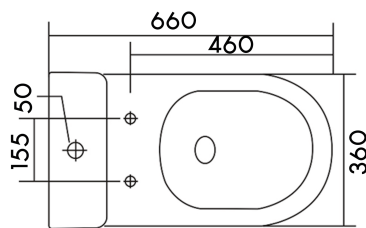

**HYGIENIC RIMFREE**

**ARUVO™ VortekCLEAN Rimfree Duron T1 Toilet Suite**  
SKU: TO-T1 VORTEKCLEAN DURON

Colour	White
Finish Options	Gloss/Matte
Material	Ceramic
Installation	Back To Wall
WELS Rating	4 Star (4.5L/3L)
Width	380mm
Depth	660mm
Height	865mm
Water Inlet	Left/Right Bottom Side OR Top Water Inlet
Toilet Seat	Soft Close & Quick Release
Connection Options	S or P Trap

**S-TRAP**  
75 - 180mm

This S-Trap is included in box

**S-TRAP**  
140 - 230mm

This S-Trap needs to be purchased extra

**Rimfree Bowl**  
Eliminates areas for dirt and grime so cleaning is a breeze.

**Tornado 360° Flush**  
Full 360° spiral rapid flush ensures whole bowl is flushed perfectly clean every time.