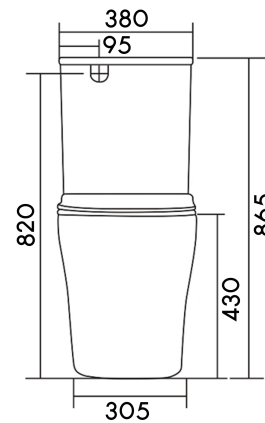

**HYGIENIC RIMFREE**

**ARUVO™ VortekCLEAN Rimfree Duron T1 Toilet Suite**  
SKU: TO-T1 VORTEKCLEAN DURON

Colour	White
Finish Options	Gloss/Matte
Material	Ceramic
Installation	Back To Wall
WELS Rating	4 Star (4.5L/3L)
Width	380mm
Depth	660mm
Height	865mm
Water Inlet	Left/Right Bottom Side OR Top Water Inlet
Toilet Seat	Soft Close & Quick Release
Connection Options	S or P Trap

**S-TRAP**  
75 - 180mm

This S-Trap is included in box

**S-TRAP**  
140 - 230mm

This S-Trap needs to be purchased extra

**Rimfree Bowl**  
Eliminates areas for dirt and grime so cleaning is a breeze.

**Tornado 360° Flush**  
Full 360° spiral rapid flush ensures whole bowl is flushed perfectly clean every time.