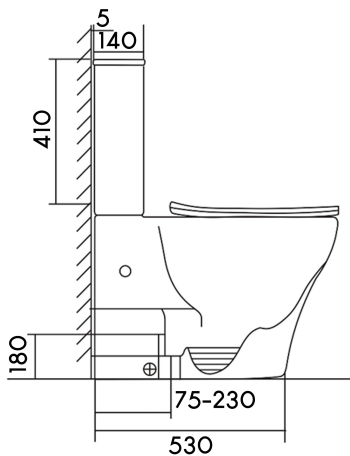

**HYGIENIC RIMFREE**

**ARUVO™ VortekCLEAN Rimfree Duron T1 Toilet Suite**  
SKU: TO-T1 VORTEKCLEAN DURON

Colour	White
Finish Options	Gloss/Matte
Material	Ceramic
Installation	Back To Wall
WELS Rating	4 Star (4.5L/3L)
Width	380mm
Depth	660mm
Height	865mm
Water Inlet	Left/Right Bottom Side OR Top Water Inlet
Toilet Seat	Soft Close & Quick Release
Connection Options	S or P Trap

**S-TRAP**  
75 - 180mm

This S-Trap is included in box

**S-TRAP**  
140 - 230mm

This S-Trap needs to be purchased extra

**Rimfree Bowl**  
Eliminates areas for dirt and grime so cleaning is a breeze.

**Tornado 360° Flush**  
Full 360° spiral rapid flush ensures whole bowl is flushed perfectly clean every time.