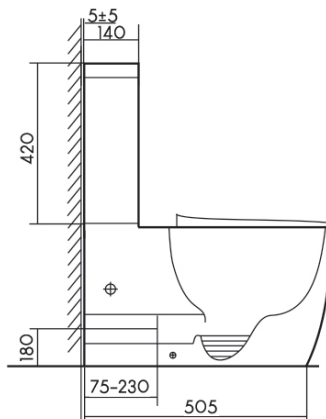

HYGIENIC RIMFREE

ARUVO™ VortekCLEAN Rimfree Besso T4 Toilet Suite
SKU: TO-T4 VORTEKCLEAN BESSO

Colour	White
Finish Options	Gloss
Material	Ceramic
Installation	Back To Wall
WELS Rating	4 Star (4.5L/3L)
Width	375mm
Depth	655mm
Height	870mm
Water Inlet	Left/Right Bottom Side OR Top Water Inlet
Toilet Seat	Soft Close & Quick Release
Connection Options	S or P Trap

S-TRAP
75 - 180mm

This S-Trap is included in box

S-TRAP
140 - 230mm

This S-Trap needs to be purchased extra

FRONT VIEW

SIDE VIEW

TOP VIEW

Rimfree Bowl
Eliminates areas for dirt and grime so cleaning is a breeze.