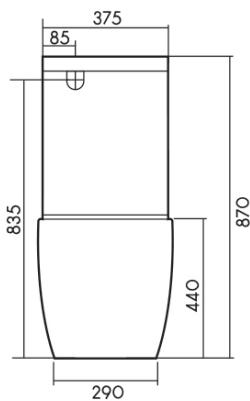

HYGIENIC RIMFREE

ARUVO™ VortekCLEAN Rimfree Besso T4 Toilet Suite
SKU: TO-T4 VORTEKCLEAN BESSO

Colour	White
Finish Options	Gloss
Material	Ceramic
Installation	Back To Wall
WELS Rating	4 Star (4.5L/3L)
Width	375mm
Depth	655mm
Height	870mm
Water Inlet	Left/Right Bottom Side OR Top Water Inlet
Toilet Seat	Soft Close & Quick Release
Connection Options	S or P Trap

S-TRAP
75 - 180mm

This S-Trap is included in box

S-TRAP
140 - 230mm

This S-Trap needs to be purchased extra

FRONT VIEW

SIDE VIEW

TOP VIEW

Rimfree Bowl
Eliminates areas for dirt and grime so cleaning is a breeze.