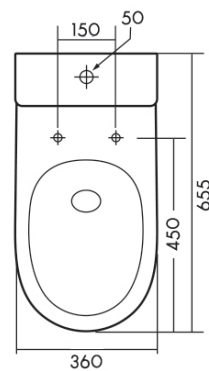

HYGIENIC RIMFREE

ARUVO™ VortekCLEAN Rimfree Besso T4 Toilet Suite
SKU: TO-T4 VORTEKCLEAN BESSO

Colour	White
Finish Options	Gloss
Material	Ceramic
Installation	Back To Wall
WELS Rating	4 Star (4.5L/3L)
Width	375mm
Depth	655mm
Height	870mm
Water Inlet	Left/Right Bottom Side OR Top Water Inlet
Toilet Seat	Soft Close & Quick Release
Connection Options	S or P Trap

S-TRAP
75 - 180mm

This S-Trap is included in box

S-TRAP
140 - 230mm

This S-Trap needs to be purchased extra

FRONT VIEW

SIDE VIEW

TOP VIEW

Rimfree Bowl
Eliminates areas for dirt and grime so cleaning is a breeze.