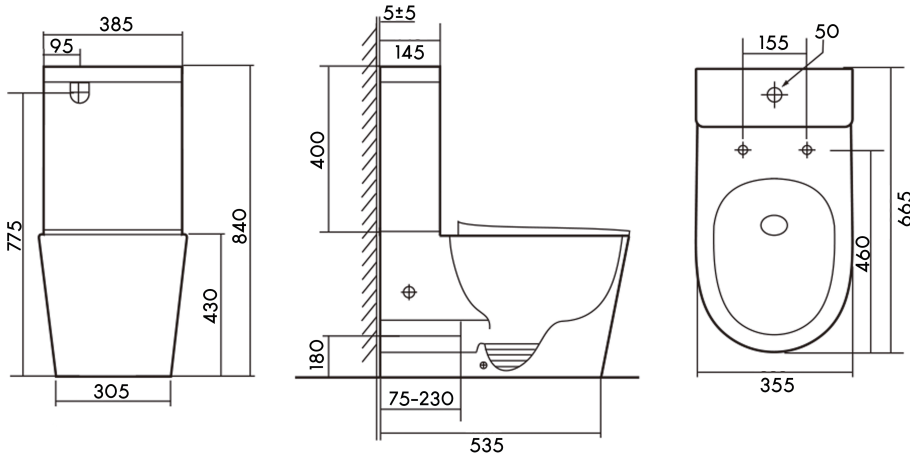

HYGIENIC RIMLESS

ARUVO™ StreamFLOW Rimless Aeron X1 Toilet Suite
SKU: TO-X1 STREAMFLOW AERON

Colour	White
Finish	Gloss/Matte
Material	Ceramic
Installation	Back To Wall
WELS Rating	4 Star (4.5L/3L)
Width	385mm
Depth	665mm
Height	840mm
Water Inlet	Left/Right Bottom Side OR Top Water Inlet
Toilet Seat	Soft Close & Quick Release
Connection Options	S or P Trap

S-TRAP
75 - 180mm

This S-Trap is included in box

S-TRAP
140 - 230mm

This S-Trap needs to be purchased extra

Rimless Washdown Dual Flush System

Perfectly Radial Cleaning with Every Flush

Nano Glazed Anti-Bacterial Technology