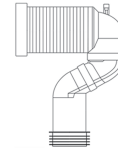

HYGIENIC RIMLESS

ARUVO™ StreamFLOW Rimless Aeron X1 Toilet Suite
SKU: TO-X1 STREAMFLOW AERON

Colour	White
Finish	Gloss/Matte
Material	Ceramic
Installation	Back To Wall
WELS Rating	4 Star (4.5L/3L)
Width	385mm
Depth	665mm
Height	840mm
Water Inlet	Left/Right Bottom Side OR Top Water Inlet
Toilet Seat	Soft Close & Quick Release
Connection Options	S or P Trap

S-TRAP
75 - 180mm

This S-Trap is included in box

S-TRAP
140 - 230mm

This S-Trap needs to be purchased extra

Rimless Washdown Dual Flush System

Perfectly Radial Cleaning with Every Flush

Nano Glazed Anti-Bacterial Technology