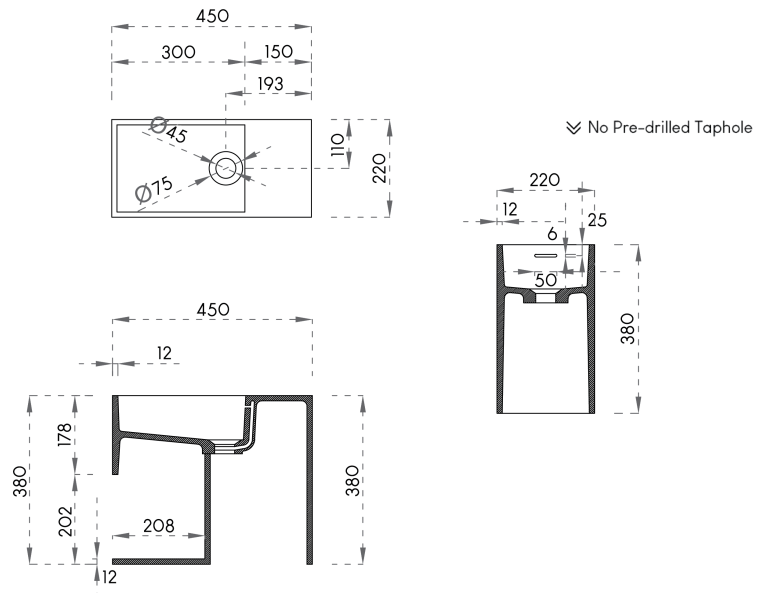

Luxurious, Smooth and Velvety to Touch

Stain, Mold and Bacteria Resistant

Highly Durable

7 Year Warranty