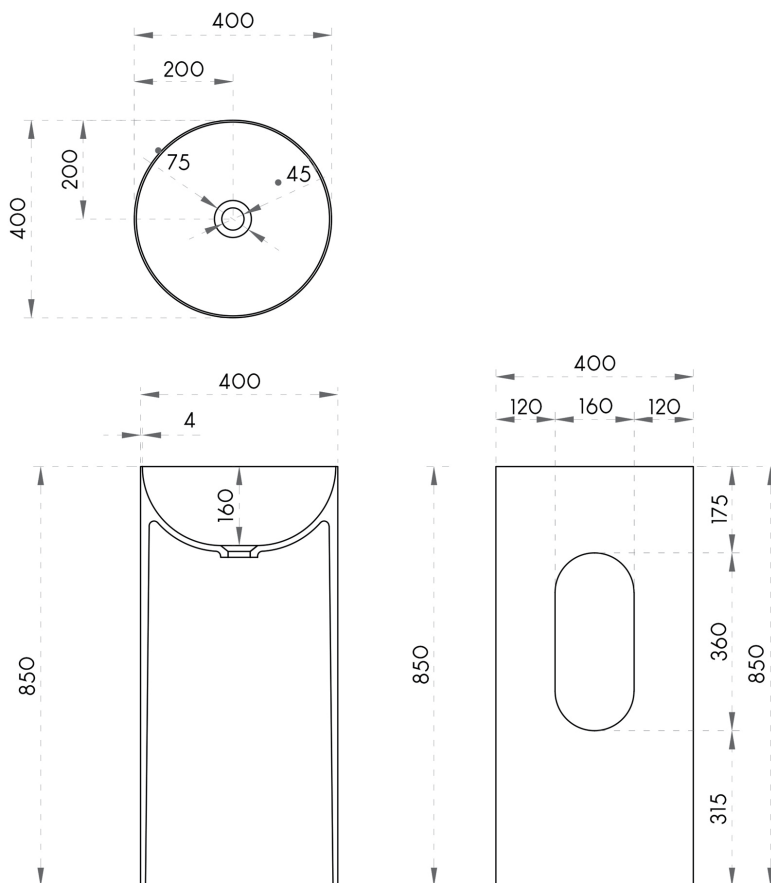

SPECIFICATION SHEET

ARUVO™ ECLIPSE Composite Stone Pedestal Basin
SKU: CSB-FL-ECLIPSE Z201

Material	Composite Stone
Installation	Floor-mount
Width	400mm
Depth	400mm
Height	850mm
Waste Size	32mm
Overflow	No
Colour	White
Finish	Matte