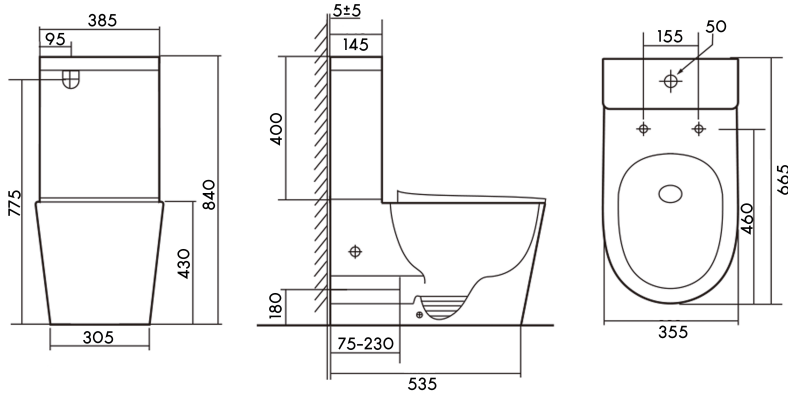

Rimless Washdown Dual Flush System

Perfectly Radial Cleaning with Every Flush

Nano Glazed Anti-Bacterial Technology

Advanced Silent Flushing Technology

Efficient Water Saving

5 Year Warranty

5 year warranty on vitreous china pan & cistern. 1 year warranty on seat.