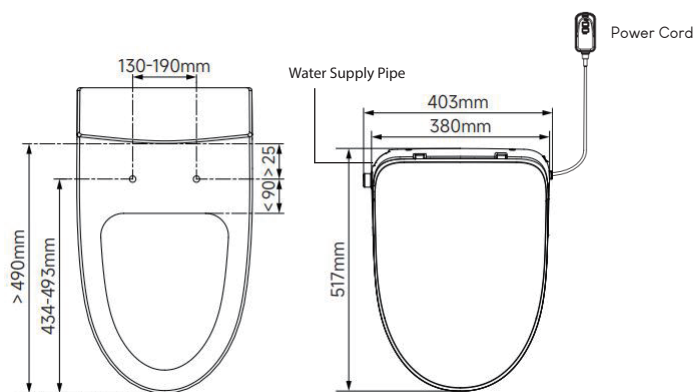

## ARUVO™ EUPHORIA Intelligent Toilet Seat

SKU: TO-STO-U2 EUPHORI

|                              |   |
|------------------------------|---|
| <b>Dimension:</b>            | W403 x H112 x D517mm  |
| <b>Material:</b>             | High Grade Polypropylene  |
| <b>Colour:</b>               | Gloss White   |
| <b>Toilet Seat:</b>          | Soft Close & Quick Release  |
| <b>IP Rating:</b>            | IPX4  |
| <b>Watts/Voltage:</b>        | 220-240V  |
| <b>Parts Included:</b>       | Remote control and stand, Inlet pipe, High hazard backflow preventer and T valve  |
| <b>Installation:</b>         | Must be installed in accordance with AS/NZS 3500.1, which requires installation of a high hazard backflow prevention device. Please consult with your registered Plumber. |
| <b>Water Temperature:</b>    | 5 Level Adjustment  |
| <b>Water Volume:</b>         | 5 Level Adjustment  |
| <b>Cleaning Mode:</b>        | Rear washing/Oscillating washing, Front washing/Oscillating washing, Strong and soft washing, Warm and cold washing   |
| <b>Nozzle Position:</b>      | 5 Level Adjustment  |
| <b>Warm Air Volume:</b>      | Over 0.2m <sup>3</sup> /min   |
| <b>Warm Air Temperature:</b> | Level Adjustment  |
| <b>Heated Seat:</b>          | 5 Level Adjustment  |
| <b>Power Cord Length:</b>    | About 1.6m  |

Retrofit Application

Patent Innovative Arc-angled Nozzle Design

Easy Installation

5 Temperature Setting for Seat, Water & Air Drying

[www.toptilebathrooms.co.nz](http://www.toptilebathrooms.co.nz)

Dimensions are approximate.  
Refer to [www.toptilebathrooms.co.nz/warranty](http://www.toptilebathrooms.co.nz/warranty) for full warranty details.