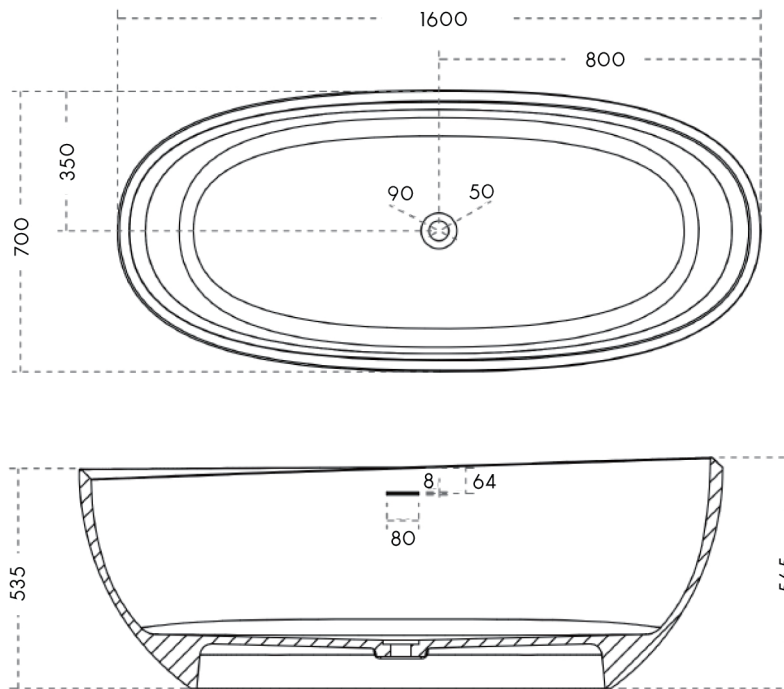

SPECIFICATION SHEET

ARUVO™ RUBY 1600 Freestanding Bath

SKU: BTH-ARCS-CS8817 RUBY1600

Material	Composite Stone
Installation	Freestanding
Width	1600mm
Depth	700mm
Height	535mm
Weight	150KG
Waste Size	40mm
Overflow	Yes
Colour	White
Finish	Matte