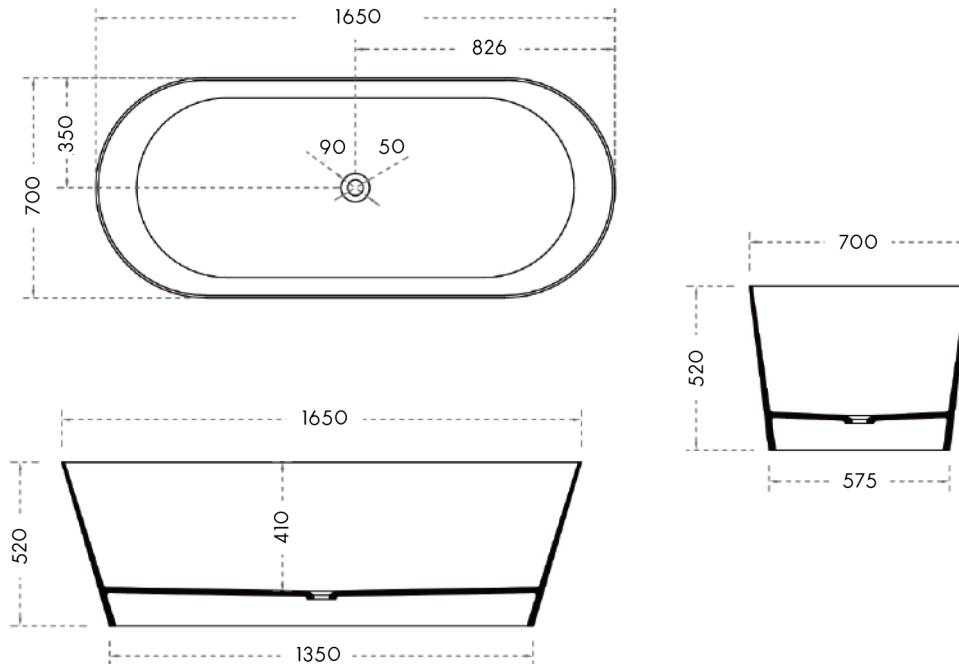

SPECIFICATION SHEET

ARUVO™ KYLIE 1650 Freestanding Bath

SKU: BTH-ARCS-CS8861 KYLIE1650

Material	Composite Stone
Installation	Freestanding
Width	1650mm
Depth	700mm
Height	520mm
Weight	90KG
Waste Size	40mm
Overflow	No
Colour	White
Finish	Matte